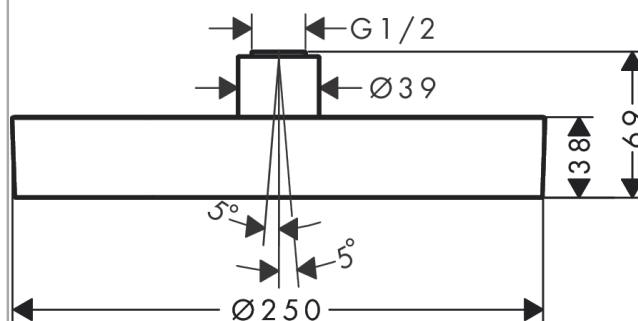

Rainfinity

Overhead shower 250 1jet EcoSmart

Surfaces: **Polished Gold Optic** Article Number: **26229990**

Description

product features

- shower head size: 250 mm
- spray type: PowderRain
- ball-joint: overhead shower angle (2 x 5°) adjustable
- material spray disc: aluminium
- spray disc surface: graphite
- maximum flow rate at 3 bar: 9 l/min
- flow rate PowderRain spray (at 3 bar): 9 l/min
- minimum flow pressure: 1,7 bar
- overhead shower removable for cleaning
- installation: ceiling or wall, Tool-free assembly and disassembly
- connection thread G ½
- connection dimension: DN15

Technology

Design awards

Product image

Scale drawing