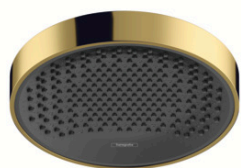

Rainfinity

Overhead shower 250 1jet EcoSmart

Surfaces: **Polished Gold Optic** Article Number: **26229990**

Description

product features

- shower head size: 250 mm
- spray type: PowderRain
- ball-joint: overhead shower angle (2 x 5°) adjustable
- material spray disc: aluminium
- spray disc surface: graphite
- maximum flow rate at 3 bar: 9 l/min
- flow rate PowderRain spray (at 3 bar): 9 l/min
- minimum flow pressure: 1,7 bar
- overhead shower removable for cleaning
- installation: ceiling or wall, Tool-free assembly and disassembly
- connection thread G ½
- connection dimension: DN15

Technology

Design awards

Product image